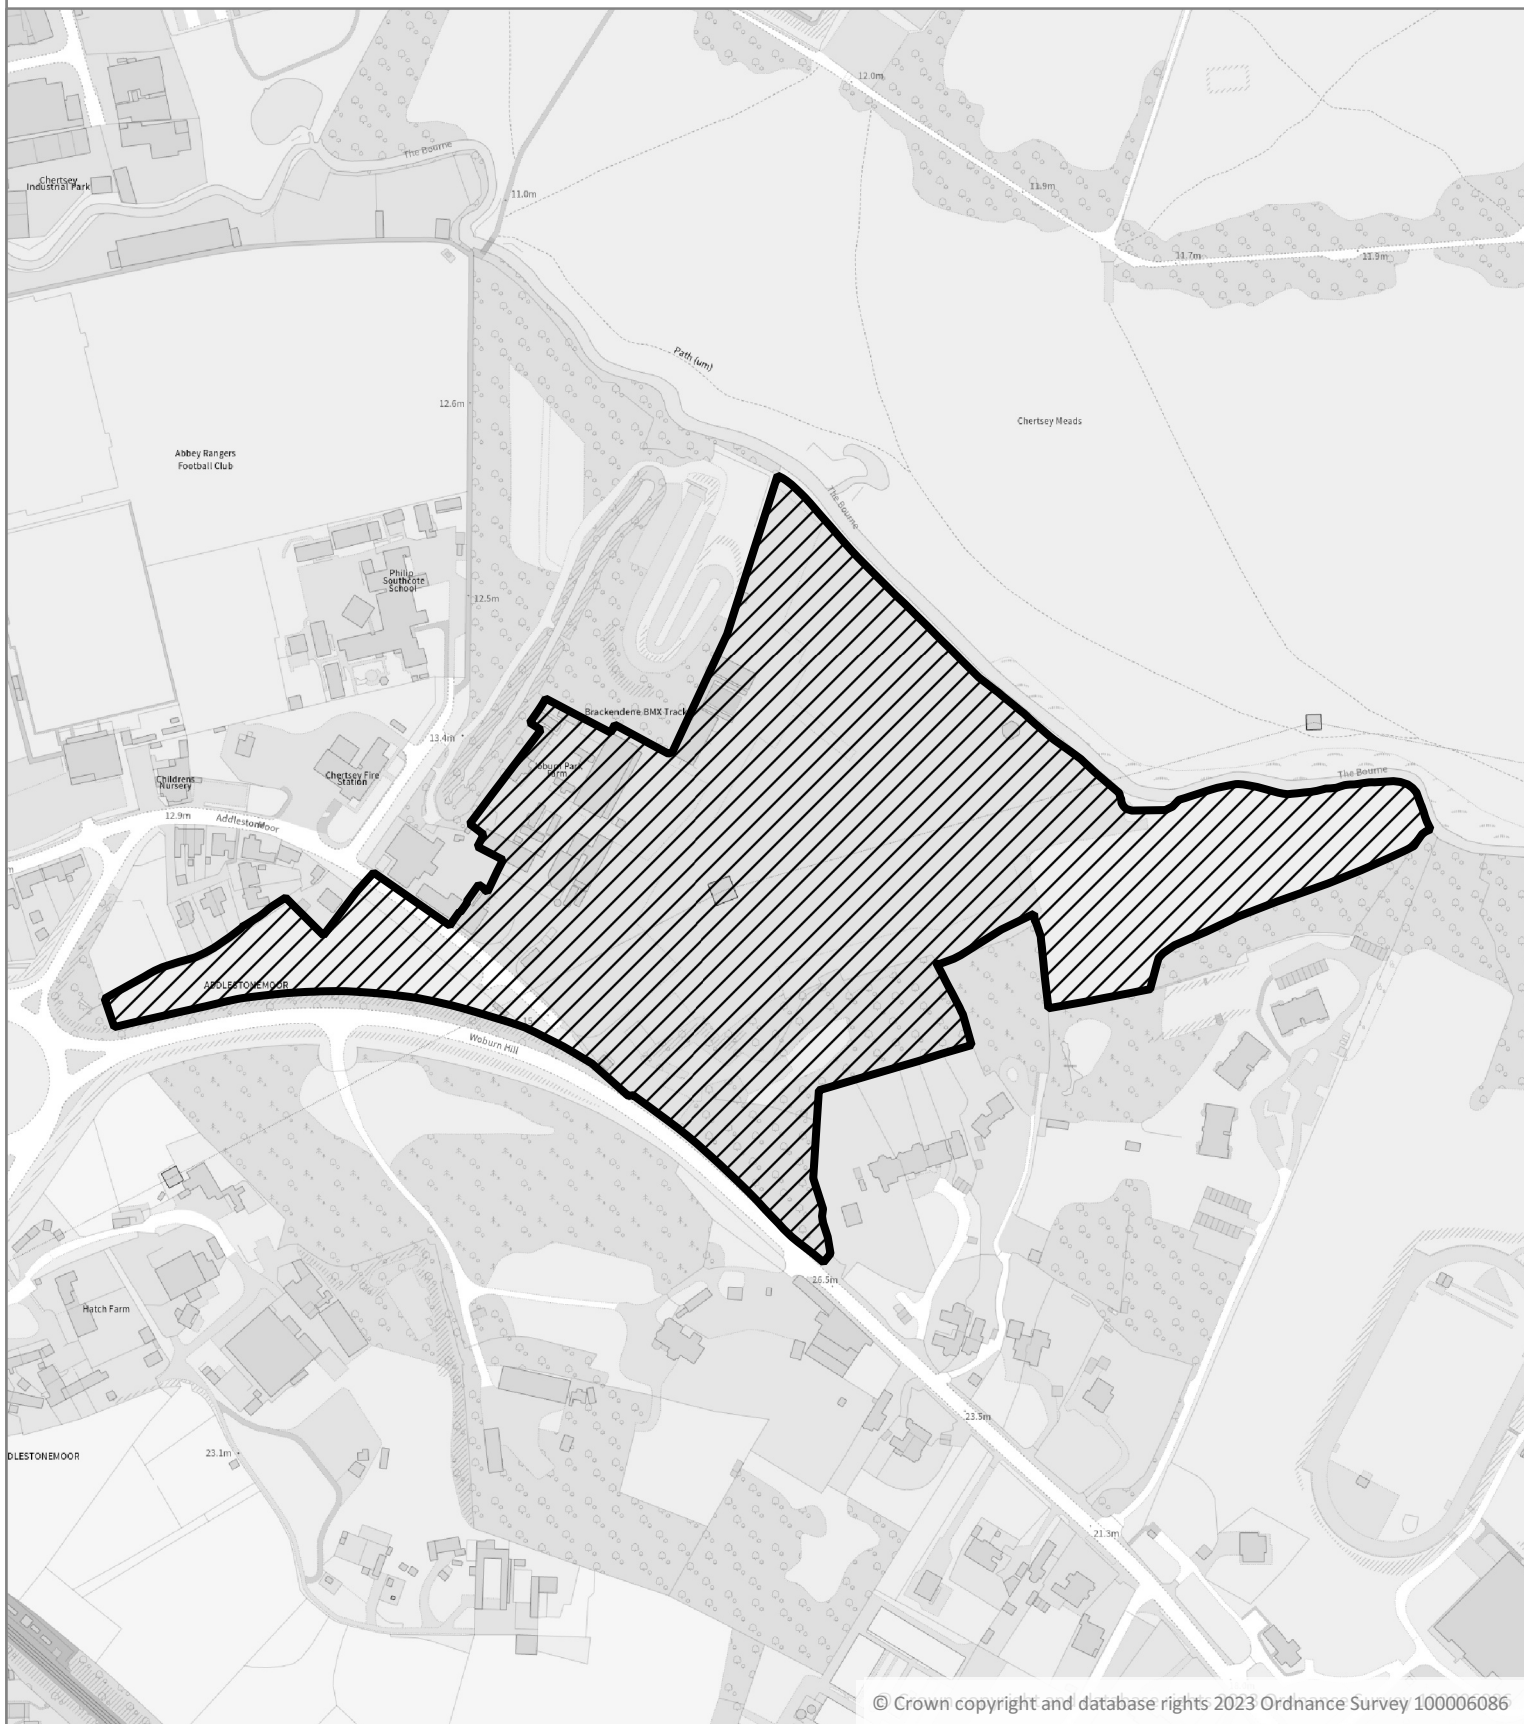

FOR LOCATION PURPOSES ONLY

Runnymede Borough Council
Runnymede Civic Centre
Station Road
Addlestone
Surrey KT15 2AH

Date: 24/08/2023

Woburn Park Farm Addlestone Moor

© Crown copyright and database rights 2023 Ordnance Survey 100006086

Scale: 1:4,000

RU.23/0726